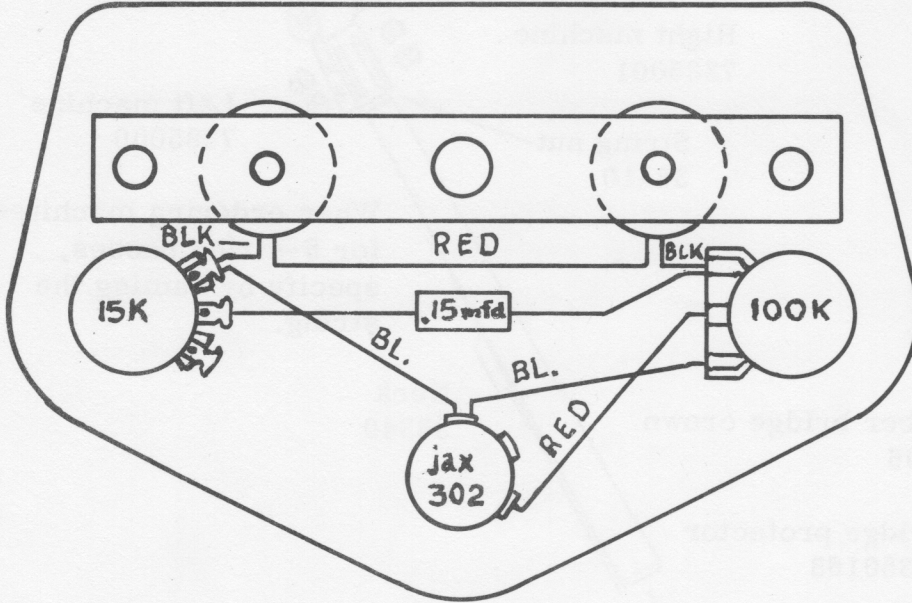

EXPLODED VIEW OF  
 AMPEG UPRIGHT ELECTRONIC BASSES  
 4 STRING BASS (BB-4)  
 5 STRING BASS (BB-5)

Description		Part No.
Set of Four (4)	Gut Strings	7375000
Set of Four (4)	Steel Strings	7375040
High C	Gut String	7375005
High C	Steel String	7375047
G	Gut String	7375001
G	Steel String	7375041
D	Gut String	7375002
D	Steel String	7375042
Wire wound A	Gut String	7375003
A	Steel String	7375043
Wire wound E	Gut String	7375004
E	Steel String	7375044
W/wnd Low C	Gut String	7375006
Low C	Steel String	7375047

AMPEG UPRIGHT ELECTRONIC  
BASS PICKUP ASSEMBLY  
PART NUMBER - 48065300

PARTS LIST

Qty.	Description	Ampeg Part No.
1	Volume control 100K	2410105
1	Tone control 15K	2410030
1	Capacitor 0.15 mfd	1270075
1	Little jax (302)	3830006
2	Coils	7315000
1	Pickup bar assembly	48031590
4	Plain diaphragm	48031580
2	Dimpled diaphragm	48031930
2	Knobs	3815000
1	Pickup plate	48031560
2	Pickup adjust- ing springs	7335041
2	Pickup adjust- ing screws	73351010
1	Black oxide socket setscrew	3854165
1	Black oxide hex nut	3839098