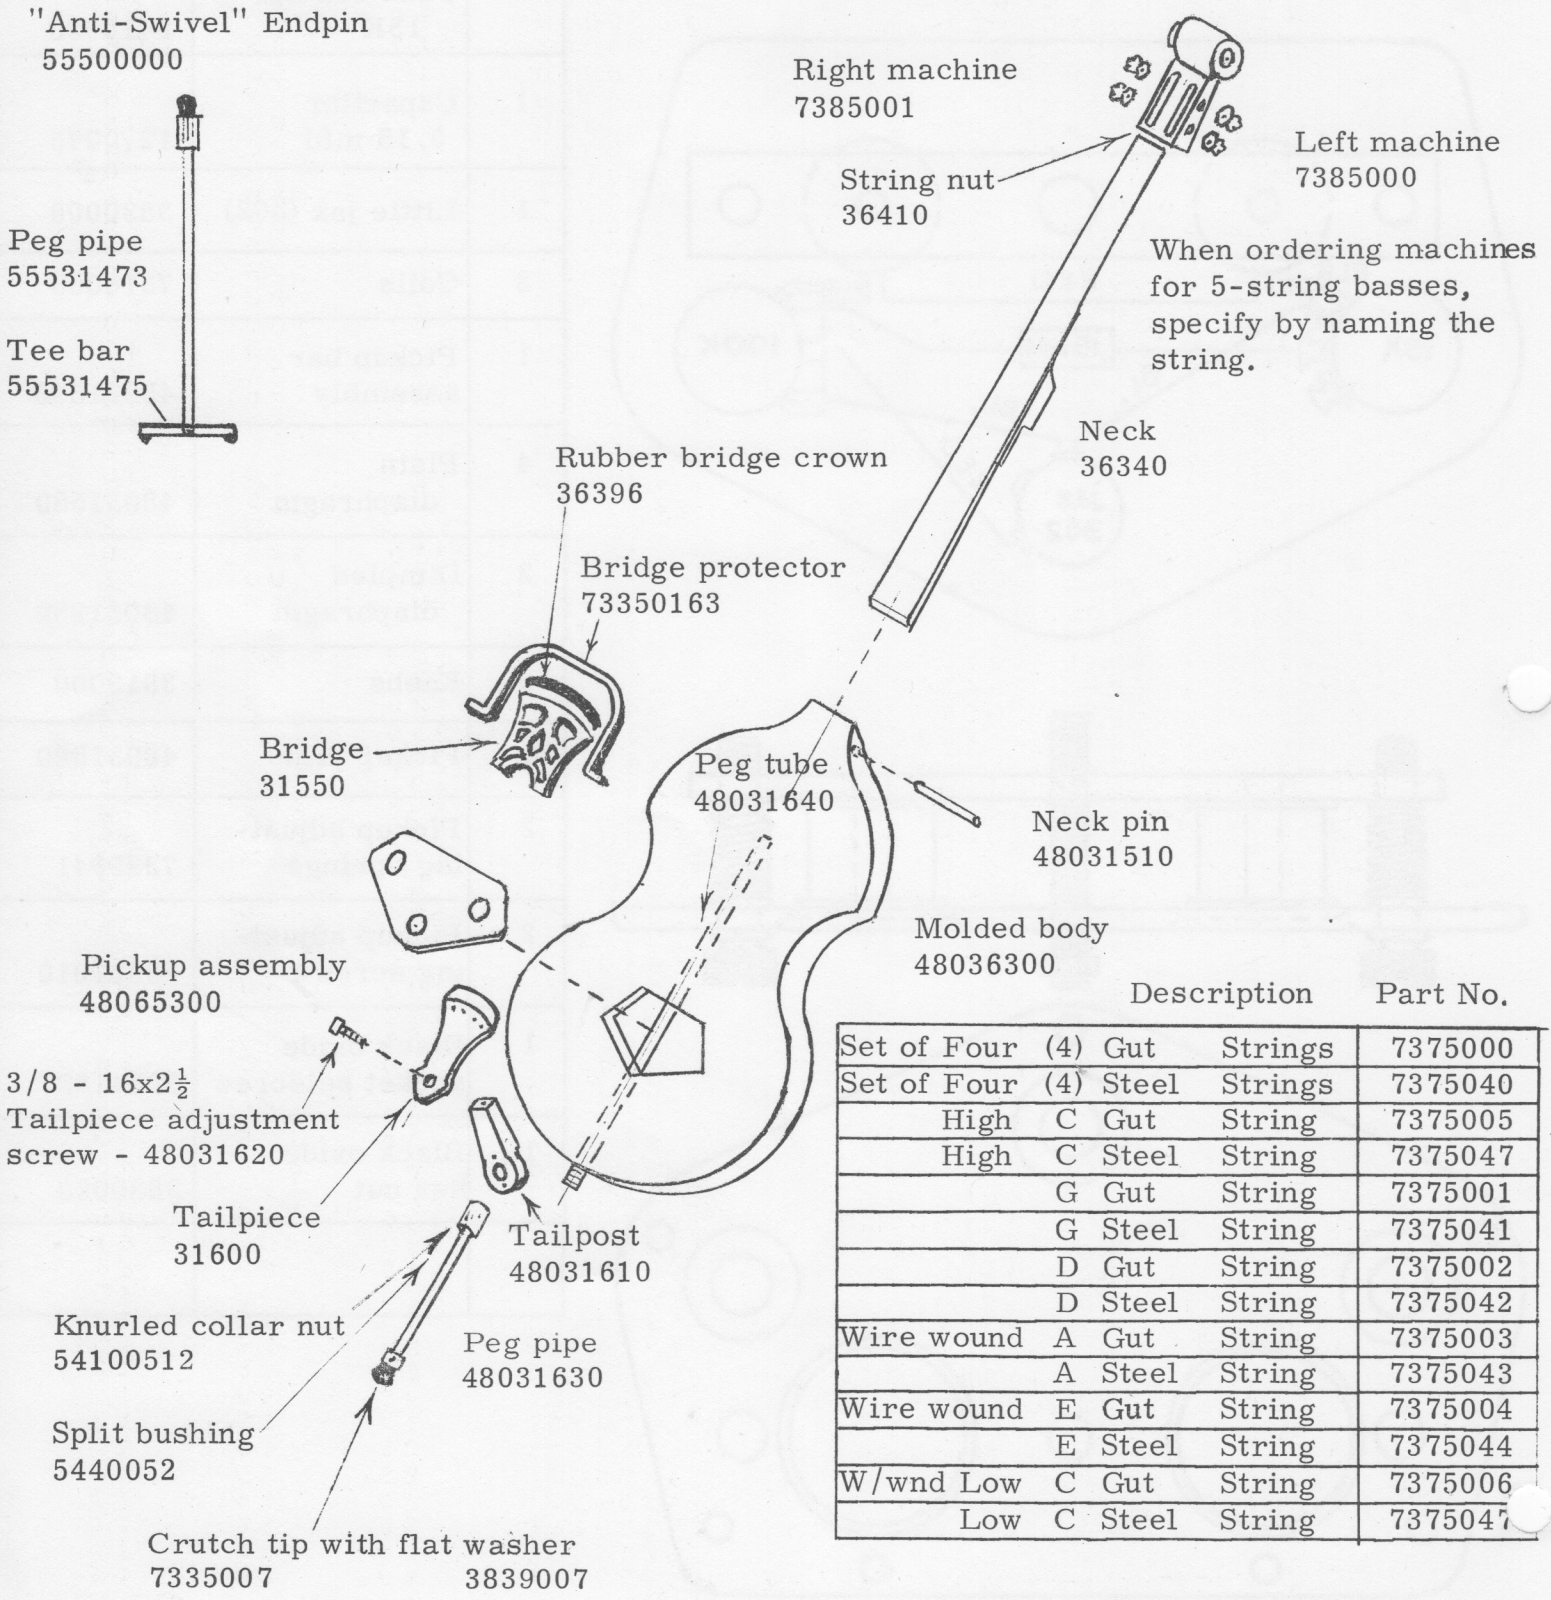

EXPLODED VIEW OF  
 AMPEG UPRIGHT ELECTRONIC BASSES  
 4 STRING BASS (BB-4)  
 5 STRING BASS (BB-5)

Description		Part No.
Set of Four (4)	Gut Strings	7375000
Set of Four (4)	Steel Strings	7375040
High C	Gut String	7375005
High C	Steel String	7375047
G	Gut String	7375001
G	Steel String	7375041
D	Gut String	7375002
D	Steel String	7375042
Wire wound A	Gut String	7375003
A	Steel String	7375043
Wire wound E	Gut String	7375004
E	Steel String	7375044
W/wnd Low C	Gut String	7375006
Low C	Steel String	7375047

AMPEG UPRIGHT ELECTRONIC  
BASS PICKUP ASSEMBLY  
PART NUMBER - 48065300

PARTS LIST

Qty.	Description	Ampeg Part No.
1	Volume control 100K	2410105
1	Tone control 15K	2410030
1	Capacitor 0.15 mfd	1270075
1	Little jax (302)	3830006
2	Coils	7315000
1	Pickup bar assembly	48031590
4	Plain diaphragm	48031580
2	Dimpled diaphragm	48031930
2	Knobs	3815000
1	Pickup plate	48031560
2	Pickup adjust- ing springs	7335041
2	Pickup adjust- ing screws	73351010
1	Black oxide socket setscrew	3854165
1	Black oxide hex nut	3839098